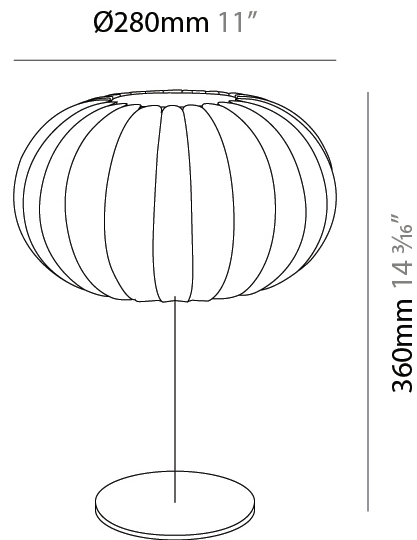

PROJECT	
TYPE	
SPECIFIER	
QUANTITY	
DATE	

LIZ PORTABLE

D64059

base number

1. To build a product code in our configurator select the specify button on the base model # product page
2. To build a manual product code on this datasheet choose from the options listed below in blue font and add the suffix to the base model #

GENERAL

Series: Liz
Brand: Linea Zero
Division: Design
Mounting Type: Portable
Mounting Location: Table
Subcategory: Ambient

PHYSICAL

Shape: Abstract
Diameter (mm): 280
Diameter (in): 11
Height (mm): 360
Height (in): 14 ³/₁₆
Light Distribution: Omnidirectional
Diffuser: Polilux™ Shade - Transparent
Fixture Finish: WHI
Fixture Material: Polilux™/ Metal holder

ELECTRICAL

Number of Lamps: 1
Lamp Type: LED Retrofit
Bulb Included: Bulb Not Included
Max. Wattage Per Lamp (W): 7
Lamp Base: E26
Input Voltage (V): 120
Lamp Voltage (V): 120

LED

OPTICAL

RATINGS AND CERTIFICATIONS

Certified By: Certified for North American Standards
IP rating: IP20