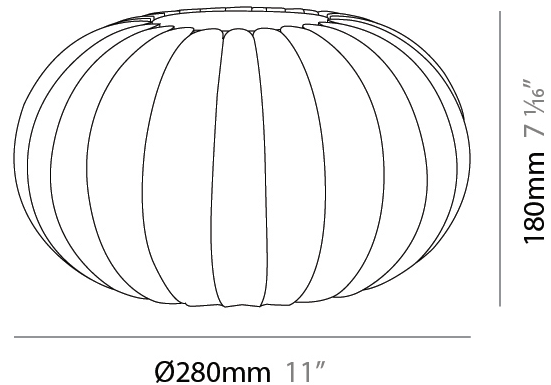

PROJECT	_____
TYPE	_____
SPECIFIER	_____
QUANTITY	_____
DATE	_____

LIZ PORTABLE

D64058

base number

1. To build a product code in our configurator select the specify button on the base model # product page
2. To build a manual product code on this datasheet choose from the options listed below in blue font and add the suffix to the base model #

GENERAL

Series: Liz
Brand: Linea Zero
Division: Design
Mounting Type: Portable
Mounting Location: Table
Subcategory: Ambient

PHYSICAL

Shape: Abstract
Diameter (mm): 280
Diameter (in): 11
Height (mm): 180
Height (in): 7 1/16
Light Distribution: Omnidirectional
Diffuser: Polilux™ Shade - Transparent
Fixture Finish: WHI
Fixture Material: Polilux™/ Metal holder

ELECTRICAL

Number of Lamps: 1
Lamp Type: LED Retrofit
Bulb Included: Bulb Not Included
Max. Wattage Per Lamp (W): 7
Lamp Base: E26
Input Voltage (V): 120
Lamp Voltage (V): 120

LED

OPTICAL

RATINGS AND CERTIFICATIONS

Certified By: Certified for North American Standards
IP rating: IP20